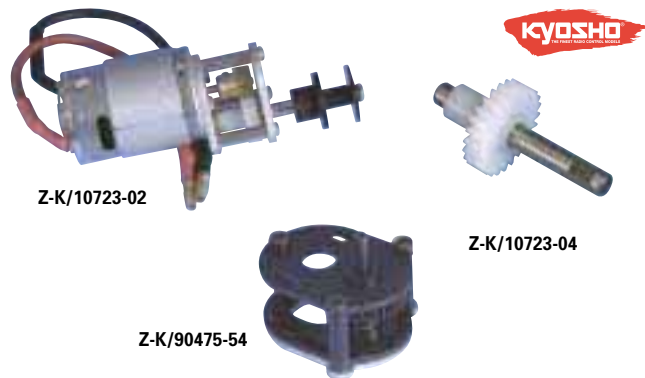

Le Mans AP29 Motors

The AP29L (high power/longer case) motor is ideally suited to small scale aircraft, pylon racer and boat use. It's rated for 6-8.4v operation. The AP29L can be installed in Hyperfly series models to increase flight performance.

M-K70301 Grand Prix 28BB Bike Motor£23.99

M-K70851

M-K70301

Bike Motors

Mini-Z standard replacement motor.

M-K/MZ009 Stock Mini-Z Motor£ 7.50

High grade option motor for Mini-Z range

M-K/MZW008V Xspeed-V Mini-Z Motor.....£10.99

M-K/MZ009

M-K/MZW008V

Kyosho Motor Accessories

Worn brushes reduce motor performance and encourage premature commutator wear. It is advisable to replace both brush springs at the same time.

- M-K/LM5 Carbon Brushes.....£3.50
- M-K/LM7 Brush Springs - Le Mans Motors£1.50
- M-K70301-01 28BB Bike Motor Brush.....£2.75
- M-K70553-01 Brush Spring K Speed Motor£2.50
- M-K70553-03 Carbon Brush (5X5) High Power£3.99
- M-K70553-06 Brush Spring X Speed (SPD).....£2.50
- M-K70553-07 Silver Laydown Brush (4 x 5).....£3.99
- M-K70553-08 Serrated Laydown Brush (4 x 5)£3.99
- M-K70553-09 Silver Laydown Brush (5 x 4)£3.99
- M-K70553-10 Serrated Laydown Brush (5 x 4)£3.99
- M-K70553-11 Brush Spring X Speed (T)£2.50
- M-K70851-01 Motor Brush£2.99
- M-K96625 Special Bearing Oil£8.50
- M-K80911-02 Schottky Diode£2.25
- M-K80911-03 Motor Condenser£1.75

- Z-K/10723-02 Motor/Gearbox - Ferias.....£16.99
- Z-K/10723-04 Gearbox Shaft£1.99
- Z-K/90710 Gearbox - Ferias£11.99
- Z-K/90475-54 Reduction Gearbox£6.99

Z-K/10723-02

Z-K/10723-04

Z-K/90475-54

Brush Selection Chart